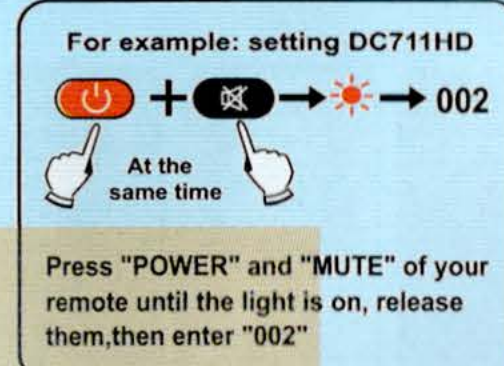

INSTRUCTION FOR UNIVERSAL REMOTE CONTROL

Thank you for using the remote controller. When it is the first time to put in the batteries, please try it first. If it could work well with all of its functions, the product can be used directly without setting it. However, if it could not work well, it should be set with the following methods before remote controlling your DVB. The remote controller would not lose its memory when the power is down so that you could replace the battery without resetting it.

Settings of Remote controller:

The remote controller has the following methods of settings, please choose any of them.

Inputting code:

1. Turn on STB manually, make it in a normal play state, point the remote controller at the STB, and then find the corresponding 3-digit code of the corresponding brand from the code table.
2. Press "POWER" and "MUTE" key of your remote control model, until the light is on, then release two buttons, enter the corresponding code.
3. Test whether other function buttons (such as "Volume" buttons) could work well. If not, repeat steps 2 and 3 until you find the suitable set of code.

Automatically searching code:

1. Turn on STB manually, make it in a normal play state, point the remote controller at the STB.

2. Press "POWER" button, and hold about 6 seconds, the remote control will turn to automatically search mode. When volume appear on your STB, release the button on time, set to be finished.
3. Test whether other function buttons (such as "Volume" buttons) could work well. If not, repeat steps 2 until you find the suitable set of code.