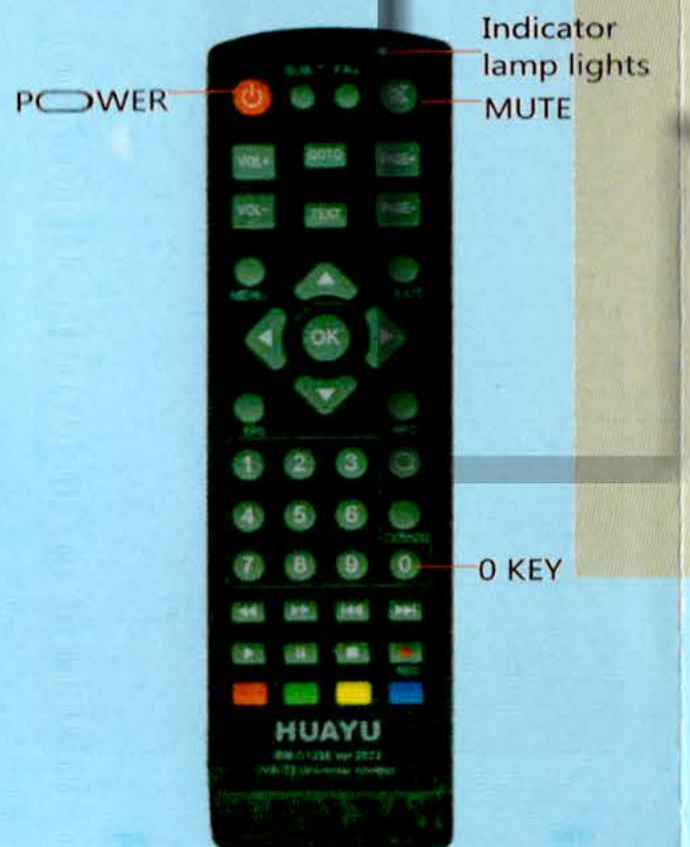

Settings of Remote controller:

The remote controller has the following methods of settings, please choose any of them.

Inputting code:

1. Turn on STB manually, make it in a normal play state, point the remote controller at the STB, and then find the corresponding 3-digit code of the corresponding brand from the code table.
2. Press "POWER" and "MUTE" key of your remote control model, until the light is on, then release two buttons, enter the corresponding code.
3. Test whether other function buttons (such as "Volume" buttons) could work well. If not, repeat steps 2 and 3 until you find the suitable set of code.