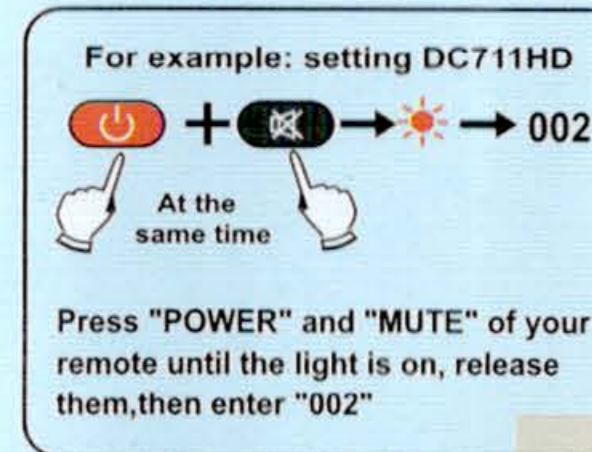

INSTRUCTION FOR UNIVERSAL REMOTE CONTROL

Thank you for using the remote controller. When it is the first time to put in the batteries, please try it first. If it could work well with all of its functions, the product can be used directly without setting it. However, if it could not work well, it should be set with the following methods before remote controlling your DVB. The remote controller would not lose its memory when the power is down so that you could replace the battery without resetting it.

Settings of Remote controller:

The remote controller has the following methods of settings, please choose any of them.

Inputting code:

1. Turn on STB manually, make it in a normal play state, point the remote controller at the STB, and then find the corresponding

3-digit code of the corresponding brand from the code table.

2. Press "POWER" and "MUTE" key of your remote control model, until the light is on, then release two buttons, enter the corresponding code.

3. Test whether other function buttons (such as "Volume" buttons) could work well. If not, repeat steps 2 and 3 until you find the suitable set of code.

Automatically searching code:

1. Turn on STB manually, make it in a normal play state, point the remote controller at the STB.

2. Press "POWER" button, and hold about 6 seconds, the remote control will turn to automatically search mode.

When volume appear on your STB, release the button on time, set to be finished.

3. Test whether other function buttons (such as "Volume" buttons) could work well. If not, repeat steps 2 until you find the suitable set of code.

Technical parameters:

Remote Controlling Distance: About 10 meters (varies by different types).
Battery Type: two pieces of AAA Batteries.

русская Инструкция по эксплуатации универсального пульта дистанционного управления DVB-T2+2

Благодарим за использование данного пульта дистанционного управления. При первом использовании пульта, необходимо вставить батарейки питания и опробовать пульт в работе. В случае надежной работы всех функций, при первом запуске, дальнейшее настраивание пульта не требуется. В противном случае, до начала использования, необходимо произвести настройку одним