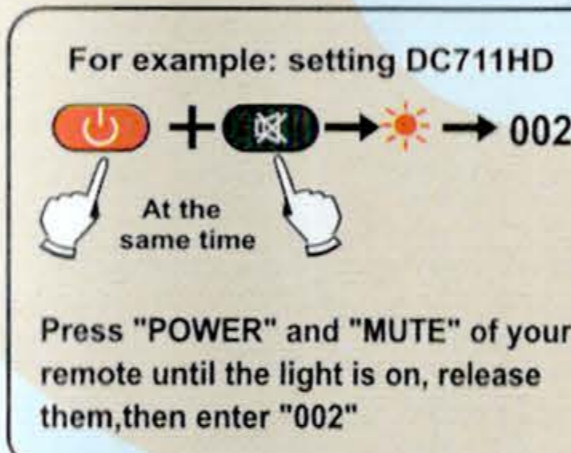

Настройка пульта дистанционного управления:

Для настройки пульта следует воспользоваться одним из

способов, указанных ниже.

Ручной ввод кода:

1. Включить телевизор вручную, настроить его на нормальный режим работы, направить пульт дистанционного управления на ресивер, затем найти на рисунке пульт, соответствующий вашему.

2. Нажать кнопку POWER+MUTE, светодиод на пульте загорится, после чего ввести трехзначный код, соответствующий вашему пульту

3. Убедиться, что все остальные функции (например, кнопки изменения уровня громкости звука (Volume)) работают должным образом. При неправильной работе каких-либо кнопок повторить инструкции пунктов 2 и 3 до тех пор, пока не будет найдена подходящая кодовая комбинация.

Автоматический поиск кода:

1. Включить телевизор вручную, настроить его на нормальный режим работы, направить пульт дистанционного управления на ресивер.

2. Нажать кнопку POWER (ВКЛЮЧИТЬ) и удерживать ее в течение 6 секунд. Включится режим автоматического поиска кода

Дождаться появления индикатора громкости на экране телевизора, затем отпустить кнопку, чтобы завершить настройку. 3. Убедиться, что все остальные функции (например, кнопки изменения уровня громкости звука (Volume)) работают должным образом. При неправильной работе каких-либо кнопок повторить инструкции пунктов 2 и 3 до тех пор, пока не будет найдена подходящая кодовая комбинация.

Технические характеристики:

Дальность действия пульта дистанционного управления: около 10 метров (в зависимости от модели)

Тип батарей питания: 2 батареи типа AAA

B0065085

036	233	164	051	173	276	365	366	277	277	279	319	323	330	205	167	186	021	059	
AIR Tone DB 2206	Amligic X96 AIR	apbacom APA-301	JH-046 ASTRA	Avest EDR-7819	ATMATV	ATOM	Avaki	ATMATV	ATMATV	ATMATV	AILE TV	Alphabox	Alphabox		BAIKAL HD-981	BBK RC-BTX100	BBK RC-SMP121	RC0105 BBK	
013	013	076	131	219	157	244	245	296	106	136	032	212	220	050	246	377	247	054	038
BBK RC-STB100	BBK RC-SMP712	Вымпел B-130PL	Вымпел B-49B-51	Beeline RASSE-001	BigSAT GOLDEN 1 CR HD	Barton TA-561	Barton TH-562	BEKO T3, T5, T7	CADENA CDT-1652S	CADENA HT-1110	CADENA SHTA 1511S2	CADENA RC1632IR	CADENA RC1631IR VAR2	Continent CS-01R	Cadana RC100IR CDT-100	CMOTPEШKA CX-1 (SB-317)	D-color DC811HD	D-color DC1201HD маленький корпус	D-Color DC1002HD