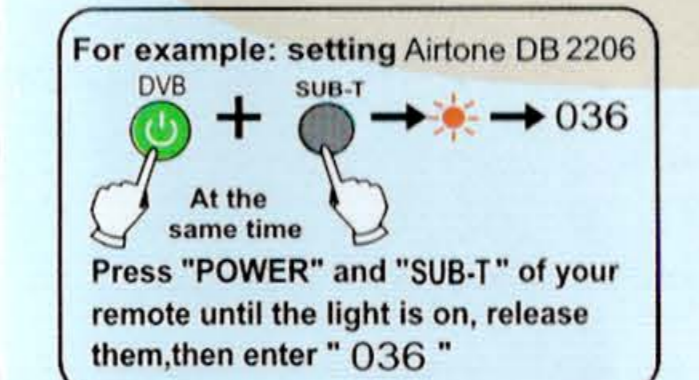

Инструкция по эксплуатации универсального пульта дистанционного управления стандарта DVB-T2+TV

Благодарим за использование данного пульта дистанционного управления. При первом использовании пульта, необходимо вставить батарейки питания и опробовать пульт в работе. В случае надежной работы всех функций, при первом запуске дальнейшая настройка пульта не требуется. В противном случае, до начала использования, необходимо произвести настройку одним из способов, предложенных ниже. Настройки пульта сохраняются в памяти, поэтому после замены батареек питания, не требуется производить настройку пульта заново.