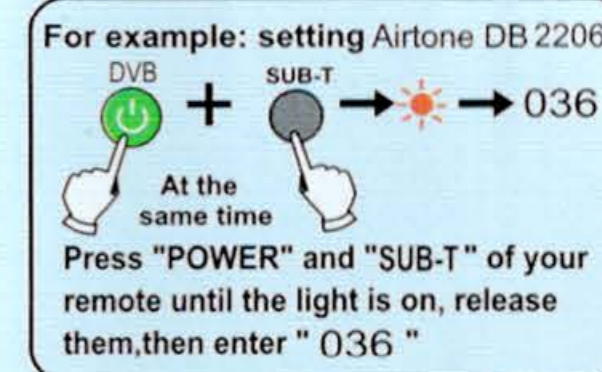

Settings of Remote controller:

The remote controller has the following methods of settings, please choose any of them.

Inputting code:

1. Turn on DVB manually, make it in a normal play state, point the remote controller at the DVB, and then find the corresponding 3-digit code of the corresponding brand from the code table.
2. Press "POWER" and "SUB-T" key of your remote control model, until the light is on, then release two buttons, enter the corresponding code.
3. Test whether other function buttons (such as "Volume" buttons) could work well. If not, repeat steps 2 and 3 until you find the suitable set of code.

Automatically searching code:

1. Turn on DVB manually, make it in a normal play state, point the remote controller at the DVB.

2. Press "POWER" button, and hold about 6 seconds, the remote control will turn to automatically search mode. When volume appear on your DVB, release the button on time, set to be finished.
3. Test whether other function buttons (such as "Volume" buttons) could work well. If not, repeat steps 2 until you find the suitable set of code.

TV Automatically searching code:

1. Turn on TV manually, make it in a normal play state, point the remote controller at the TV.
2. Press TV "POWER" button, and hold about 6 seconds, then LED continuously flash, the remote control will turn to automatically search mode. When volume appear on your TV, release the button on time, set to be finished, LED would be off.
3. Test whether other function buttons (such as "Volume" buttons) could work well. If not, repeat steps 2 until you find the suitable set of code.