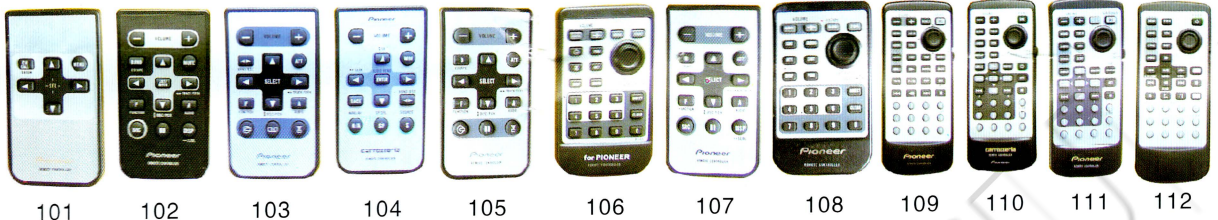

iHandy

CAR RC-830J

"Power+Setting" LED lighting , enter the remote control code ,lighting off and setting success.

PIONEER 101-118

JVC 201-204

SONY 301-311

PANASONIC 401-405

TOYOTA 501

ALP 601-602

REHABILITATION WU 701-706

OWN-BRAND
901-937

When setting a particular model remote control function after the success, only a few buttons at the remote control available is normal

"Power+Setting" LED lighting, enter the remote control code, lighting off and setting success.