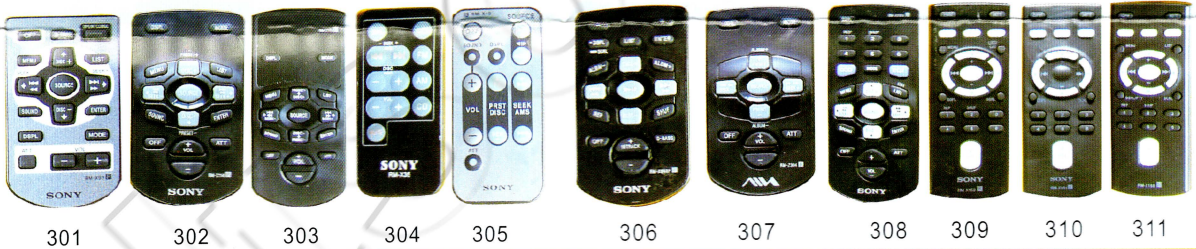

iHandy

CAR RC-830J

"Power+Setting" LED lighting , enter the remote control code ,lighting off and setting success.

PIONEER 101-118

JVC 201-204

SONY 301-311

PANASONIC 401-405

TOYOTA 501

ALP 601-602

REHABILITATION WU 701-706

OWN-BRAND
901-937

When setting a particular model remote control function after the success, only a few buttons at the remote control available is normal

"Power+Setting" LED lighting, enter the remote control code, lighting off and setting success.