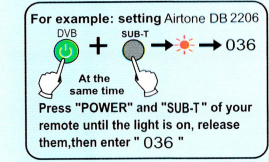

Settings of Remote controller:

The remote controller has the following methods of settings, please choose any of them.

Inputting code:

1. Turn on DVB manually, make it in a normal play state, point the remote controller at the DVB, and then find the corresponding 3-digit code of the corresponding brand from the code table.
2. Press "POWER" and "SUB-T" key of your remote control, until the light is on, then release two buttons, enter the corresponding code.
3. Test whether other function buttons (such as "Volume" buttons) could work well. If not, repeat steps 2 and 3 until you find the suitable set of code.

Automatically searching code:

1. Turn on DVB manually, make it in a normal play state, point the remote controller at the DVB.

2. Press "POWER" button, and hold about 6 seconds, the remote control will turn to automatically search mode. When volume appear on your DVB, release the button on time, set to be finished.
3. Test whether other function buttons (such as "Volume" buttons) could work well. If not, repeat steps 2 until you find the suitable set of code.

TV Automatically searching code:

1. Turn on TV manually, make it in a normal play state, point the remote controller at the TV.
2. Press TV"POWER" button, and hold about 6 seconds, then LED continuously flash, the remote control will turn to automatically search mode. When volume appear on your TV, release the button on time, set to be finished, LED would be off.
3. Test whether other function buttons (such as "Volume" buttons) could work well. If not, repeat steps 2 until you find the suitable set of code.