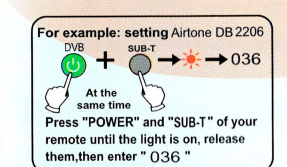

Инструкция по эксплуатации универсального пульта дистанционного управления стандарта DVB-T2+TV

Благодарим за использование данного пульта дистанционного управления. При первом использовании пульта, необходимо вставить батарейки питания и опробовать пульт в работе. В случае надежной работы всех функций, при первом запуске, дальнейшее настраивание пульта не требуется. В противном случае, до начала использования, необходимо произвести настройку одним из способов, предложенных ниже. Настройки пульта сохраняются в памяти, поэтому после замены батареек питания, не требуется производить настройку пульта заново.