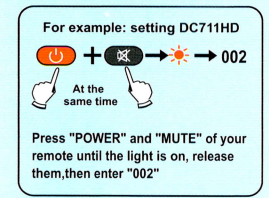

INSTRUCTION FOR UNIVERSAL REMOTE CONTROL

Thank you for using the remote controller. When it is the first time to put in the batteries, please try it first. If it could work well with all its functions, the product can be used directly without setting it. However, if it could not work well, it should be set with the following methods before remote controlling your DVB. The remote controller would not lose its memory when the power is down so that you could replace the battery without resetting it.

Settings of Remote controller:

The remote controller has the following methods of settings, please choose any of them.

Inputting code:

1. Turn on STB manually, make it in a normal play state, point the remote controller at the STB, and then find the corresponding

3-digit code of the corresponding brand from the code table.

2. Press "POWER" and "MUTE" key of your remote control model, until the light is on, then release two buttons, enter the corresponding code.

Дождаться появления индикатора громкости на экране телевизора, затем отпустить кнопку, чтобы завершить настройку.
3. Убедиться, что все остальные функции (например, кнопки изменения уровня громкости звука (Volume)) работают должным образом. При неправильной работе каких-либо кнопок повторить инструкции пунктов 2 и 3 до тех пор, пока не будет найдена подходящая кодовая комбинация.