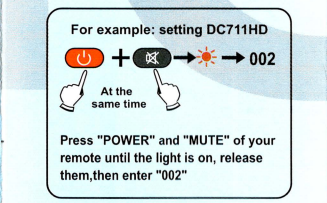

Настройка пульта дистанционного управления:
Для настройки пульта следует воспользоваться одним из

способов, указанных ниже.

Ручной ввод кода:

1. Включить телевизор вручную, настроить его на нормальный режим работы, и направить пульт дистанционного управления на ресивер, затем найти на рисунке соответствующий вашему.
2. Нажать кнопку POWER+MUTE, светодиод на пульте загорится, после чего ввести трехзначный код, соответствующий вашему пульту
3. Убедиться, что все остальные функции (например, кнопки изменения уровня громкости звука (Volume)) работают должным образом. При неправильной работе каких-либо кнопок повторить инструкции пунктов 2 и 3 до тех пор, пока не будет найдена подходящая кодовая комбинация.

Автоматический поиск кода:

1. Включить телевизор вручную, настроить его на нормальный режим работы, направить пульт дистанционного управления на ресивер.
2. Нажать кнопку POWER (ВКЛЮЧИТЬ) и удерживать ее в течение 6 секунд. Включится режим автоматического поиска кода

Дождаться появления индикатора громкости на экране телевизора, затем отпустить кнопку, чтобы завершить настройку.
3. Убедиться, что все остальные функции (например, кнопки изменения уровня громкости звука (Volume)) работают должным образом. При неправильной работе каких-либо кнопок повторить инструкции пунктов 2 и 3 до тех пор, пока не будет найдена подходящая кодовая комбинация.

Технические характеристики:

Дальность действия пульта дистанционного управления: около 10 метров (в зависимости от модели)
Тип батарей питания: 2 батареи типа AAA

B0064719

036	233	164	051	173	205	167	186	021	059	013	013	076	131	219	157	244	245	106	
AIR Tone DB 2206	Amligic X96 AIR	apbacom APA-301	ASTRA JH-046	Avest EDR-7819	BAIKAL HD-981	BBK RC-BTX100	BBK RC-SMP121	BBK RC10105	BBK RC-STB100	BBK RC-SMP712	Вымпел B-130PL	Вымпел B-98B-51	Beeline RASSE-001	BigSAT GOLDEN 1 CR HD	Barton TA-561	Barton TH-562	CADENA CDT-1652S		
136	032	212	220	050	246	247	054	038	165	176	021	002	221	222	142	070	070		
CADENA HT-1110	CADENA SHTA 1511S2	CADENA RC1632IR	CADENA RC1631IR VAR2	Continent CS-011R	Cadena RC100IR CDT-100	D-color DC811HD	D-color DC1201HD маленький корпус	D-Color DC1002HD	D-color DC1302HD	D-color DC802HD	D-color DC910HD	D-Color DC711HD	D-Color DC1502HD VAR2	D-Color DC1502HD VAR3	DELTA SYSTEMS DS-950HD	DELTA SYSTEMS DS-400HD	DELTA SYSTEMS WS-1388