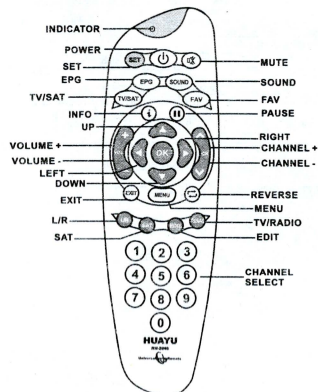

HUAYU® Universal Satellite Remote

Operating instruction

RM-B988

A: Auto Search

2. Point the remote to the SAT set;

C: Code Display

D: Brand Searching

1. Turn on SAT manually, make it in a normal play state, point the remote controller at the TV. Find the symbol of your SAT brand, such as STAR SAT with its symbol "1".
2. Press the "corresponding brand symbol" button for about 6 seconds and the work light would continuously flash. When the SAT symbol is displayed, release the buttons immediately and the working light would be off, indicating that the setting is done.

Brand table

Key	1	2	3	4
Brand	STAR SAT	STAR COM	TECHNOSAT	ECHO STAR
Key	5	6	7	8
Brand	TOPFIELD	OPEN BOX	SUPER MAX	STRONG
Key	9	0		
Brand	HIVISION	HUMAX		

Specifications

HUAYU® Руководство по использованию

Руководство по использованию универсального спутникового пульта ДУ

Резюме продукции

RM-B988 представляет собой универсальный пульт дистанционного управления приемниками спутникового ТВ нового поколения.

Описание панели

Prelude

About this Remote controller

Panel Description

Installing the batteries

Open the battery lid and pay attention to the +/- marks. Insert two new AA(size 5) batteries (not supplied).

Note on batteries

- Do not mix old batteries with new ones or mix different types of batteries together.
- If the electrolyte leaks inside the battery compartment, clean it with a piece of cloth and replace the old batteries with new ones.
- To prevent the electrolyte from leaking, remove the batteries when you plan not to use the controller for a long period of time.
- Replaced with new batteries, previous setup will be saved. It has outage memory function.

A: Input Code

3. After that, please input the 3-digit code.