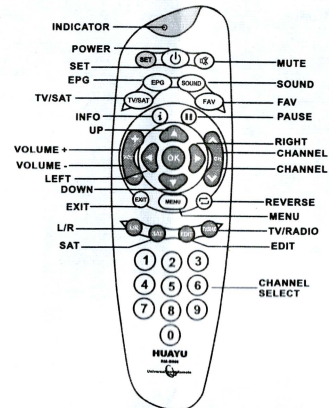

Настройка пульта ДУ:

Настоящий пульт ДУ настроится следующими способами, вы можете выбрать один из них.

A. Способ входного кода:

1. Вручную включите приемник, когда приемник находится в состоянии нормального воспроизведения, направьте пульт ДУ на приемник. Найдите трехзначный код соответствующей марки со списка кодов.

2. Нажмите, удерживая кнопку "настройки", затем нажмите кнопку "питания", пока индикатор работы загорится, освободите кнопку.

3. В очереди введите первую группу трехзначных кодов. При вводе каждой цифры индикатор мигает один раз, после завершения ввода 3 цифры индикатор работы гасит. Если число групп кодов превысит 1, надо сначала выбрать первую группу кодов.

B. Способ авто поиска кода

C: Способ поиска марки методом точки-точки

Сравнительная таблица символов марки

Key	1	2	3	4
Brand	STAR SAT	STAR COM	TECHNOSAT	ECHO STAR
Key	5	6	7	8
Brand	TOPFIELD	OPEN BOX	SUPER MAX	STRONG
Key	9	0		
Brand	HIVISION	HUMAX		

Таблица символов марки

Таблица символов марки
Таблица символов марки
Таблица символов марки

A. طريقة الأرقام:

إلى تلفزيون بينما يجري التلفزيون. يدويا، وتجه جهاز التحكم عن بعد في قائمة الأرقام. 1. نفتح التلفزيون بحث عن 3 أرقام مناسبة لعلامة تجارية

لا تحرها إلا ضوء مؤشر الأعمال. مفتوحة "تعديل" قبل ضغط مفتوحة "طاقة" 2. تضغط

جدا أولا. تتكرر الخطوة الثانية والثالثة حتى تجد الأرقام المناسبة. 4. تخصص ل عمل مفتوحة الوثيقة مثلا مفتوحة "صمت"

B. طريقة بحث عن الأرقام تلقائياً:

C. طريقة بحث برقم العلامة

1. نفتح التلفزيون يدويا، وتجه جهاز التحكم عن بعد إلى تلفزيون بينما يجري التلفزيون.

2. تضغط مفتوحة "أرقام العلامة المناسبة" 6 ثابيات تقريبا، وسأكو مؤثر الأعمال مستمرا، وتحورها بينما تجد ظهر أرقام صوت التلفزيون فورا، وندمس مؤشر الأعمال لمفتوحة، وانتهاء التعديل.

Key	1	2	3	4
Brand	STAR SAT	STAR COM	TECHNOSAT	ECHO STAR
Key	5	6	7	8
Brand	TOPFIELD	OPEN BOX	SUPER MAX	STRONG
Key	9	0		
Brand	HIVISION	HUMAX